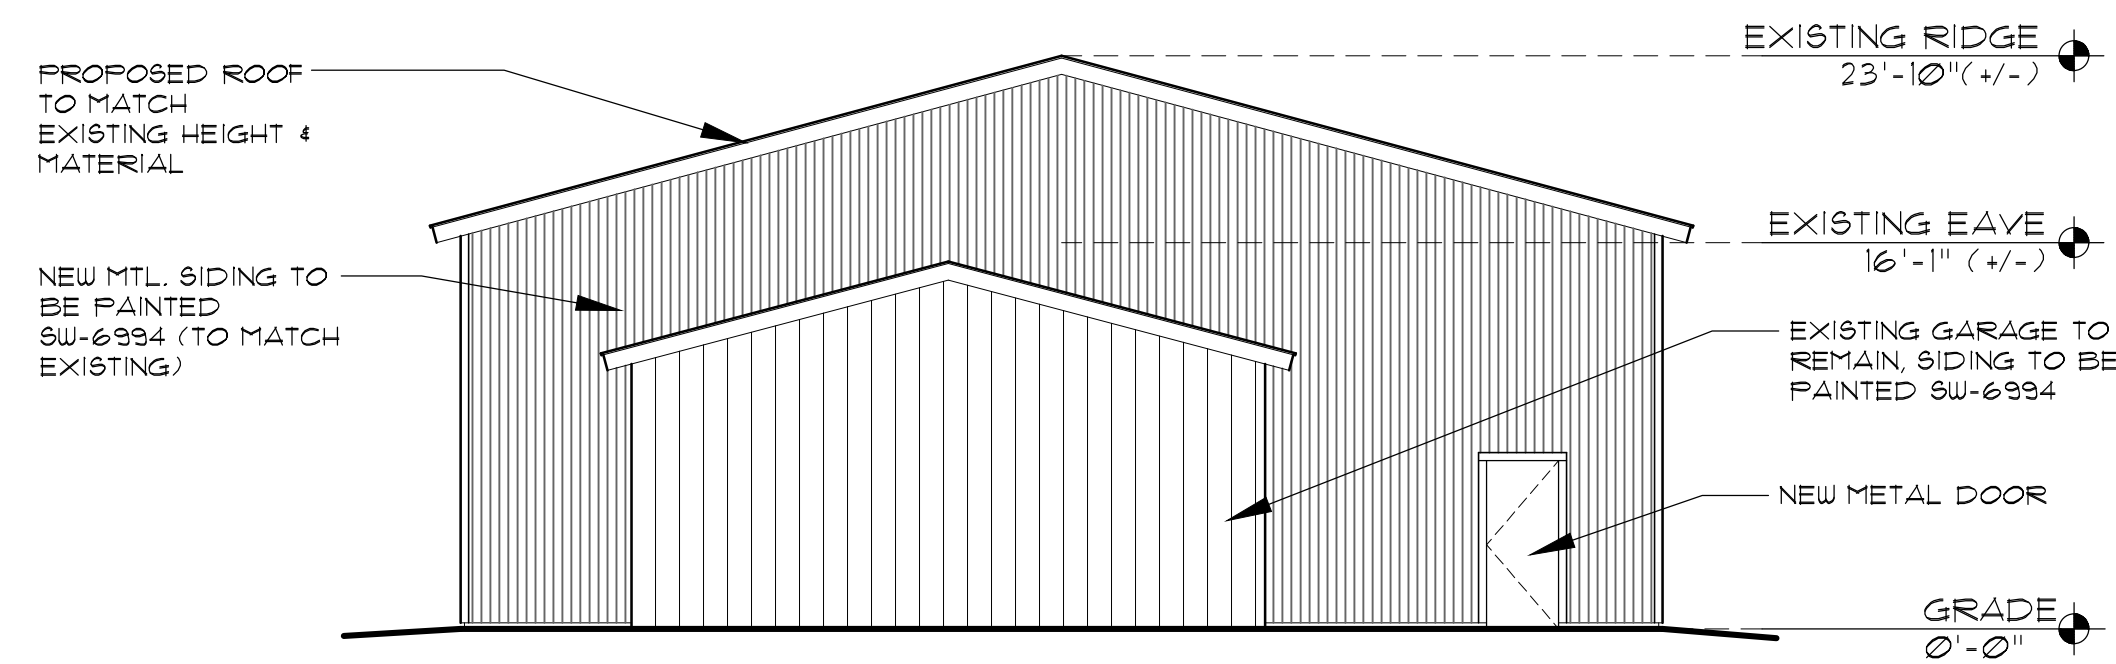

NEW OVERHEAD DOOR (MATCH EXISTING)
 9'-10" W X 9'-3" H OHD 521 COMMERCIAL
 1 3/4" FULL VIEW ALUMINUM DOORS 1"
 INSULATED TEMPERED GLASS ALL FIVE
 SECTIONS TO BE CLEAR ANODIZED

SHERWIN-WILLIAMS:
 COLOR GREENBLACK-6994

DOOR ELEV.
 SCALE: 3/16" = 1'-0"

EXTERIOR PERSPECTIVE
 SCALE: NONE

EAST ELEV.
 SCALE: 1/8" = 1'-0"

SOUTH ELEV.
 SCALE: 1/8" = 1'-0"

NORTH ELEV.
 SCALE: 1/8" = 1'-0"

NORTHFIELD COMMONS
 50 STATE ST
 BUILDING B - ADDITION

PROPOSED ELEVATIONS
 NOVEMBER 1, 2024