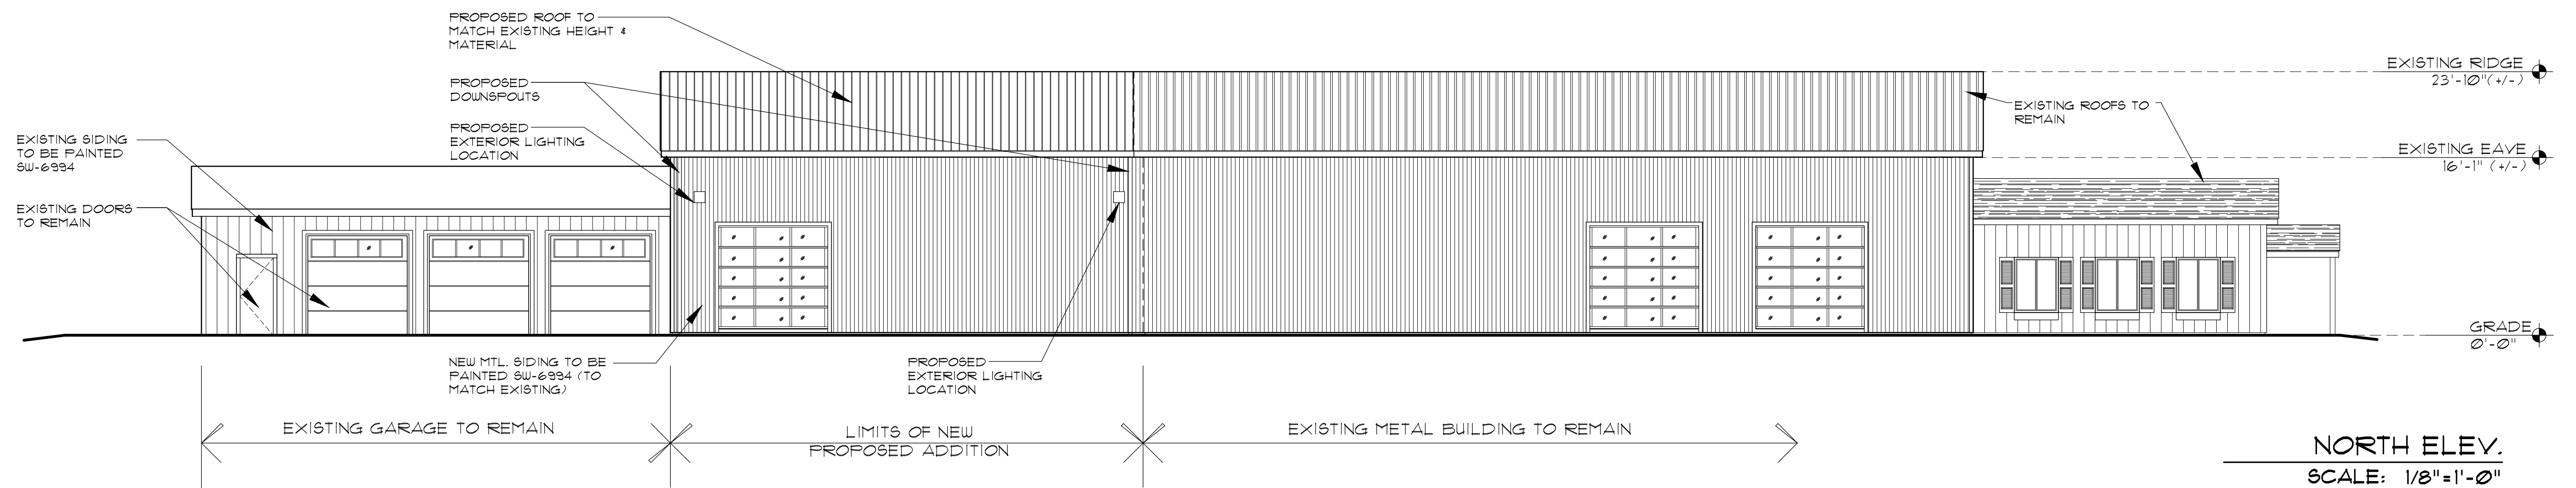

NEW OVERHEAD DOOR (MATCH EXISTING)
 9'-10" W X 9'-3" H OHD 521 COMMERCIAL
 1 3/4" FULL VIEW ALUMINUM DOORS 1"
 INSULATED TEMPERED GLASS ALL FIVE
 SECTIONS TO BE CLEAR ANODIZED

SHERWIN-WILLIAMS:
 COLOR GREENBLACK-6994

DOOR ELEV.
 SCALE: 3/16" = 1'-0"

EXTERIOR PERSPECTIVE
 SCALE: NONE

EAST ELEV.
 SCALE: 1/8" = 1'-0"

SOUTH ELEV.
 SCALE: 1/8" = 1'-0"

NORTH ELEV.
 SCALE: 1/8" = 1'-0"

NORTHFIELD COMMONS
 50 STATE ST
 BUILDING B - ADDITION

PROPOSED ELEVATIONS
 NOVEMBER 1, 2024