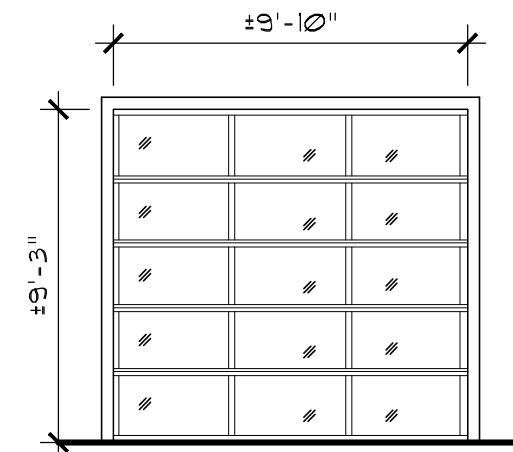

NEW OVERHEAD DOOR (MATCH EXISTING)
 9'-10" W X 9'-3" H OHD 521 COMMERCIAL
 1 3/4" FULL VIEW ALUMINUM DOORS 1"
 INSULATED TEMPERED GLASS ALL FIVE
 SECTIONS TO BE CLEAR ANODIZED

SHERWIN-WILLIAMS:
 COLOR GREENBLACK-6994

DOOR ELEV.
 SCALE: 3/16" = 1'-0"

EXTERIOR PERSPECTIVE
 SCALE: NONE

EAST ELEV.
 SCALE: 1/8" = 1'-0"

SOUTH ELEV.
 SCALE: 1/8" = 1'-0"

NORTH ELEV.
 SCALE: 1/8" = 1'-0"

NORTHFIELD COMMONS
 50 STATE ST
 BUILDING B - ADDITION