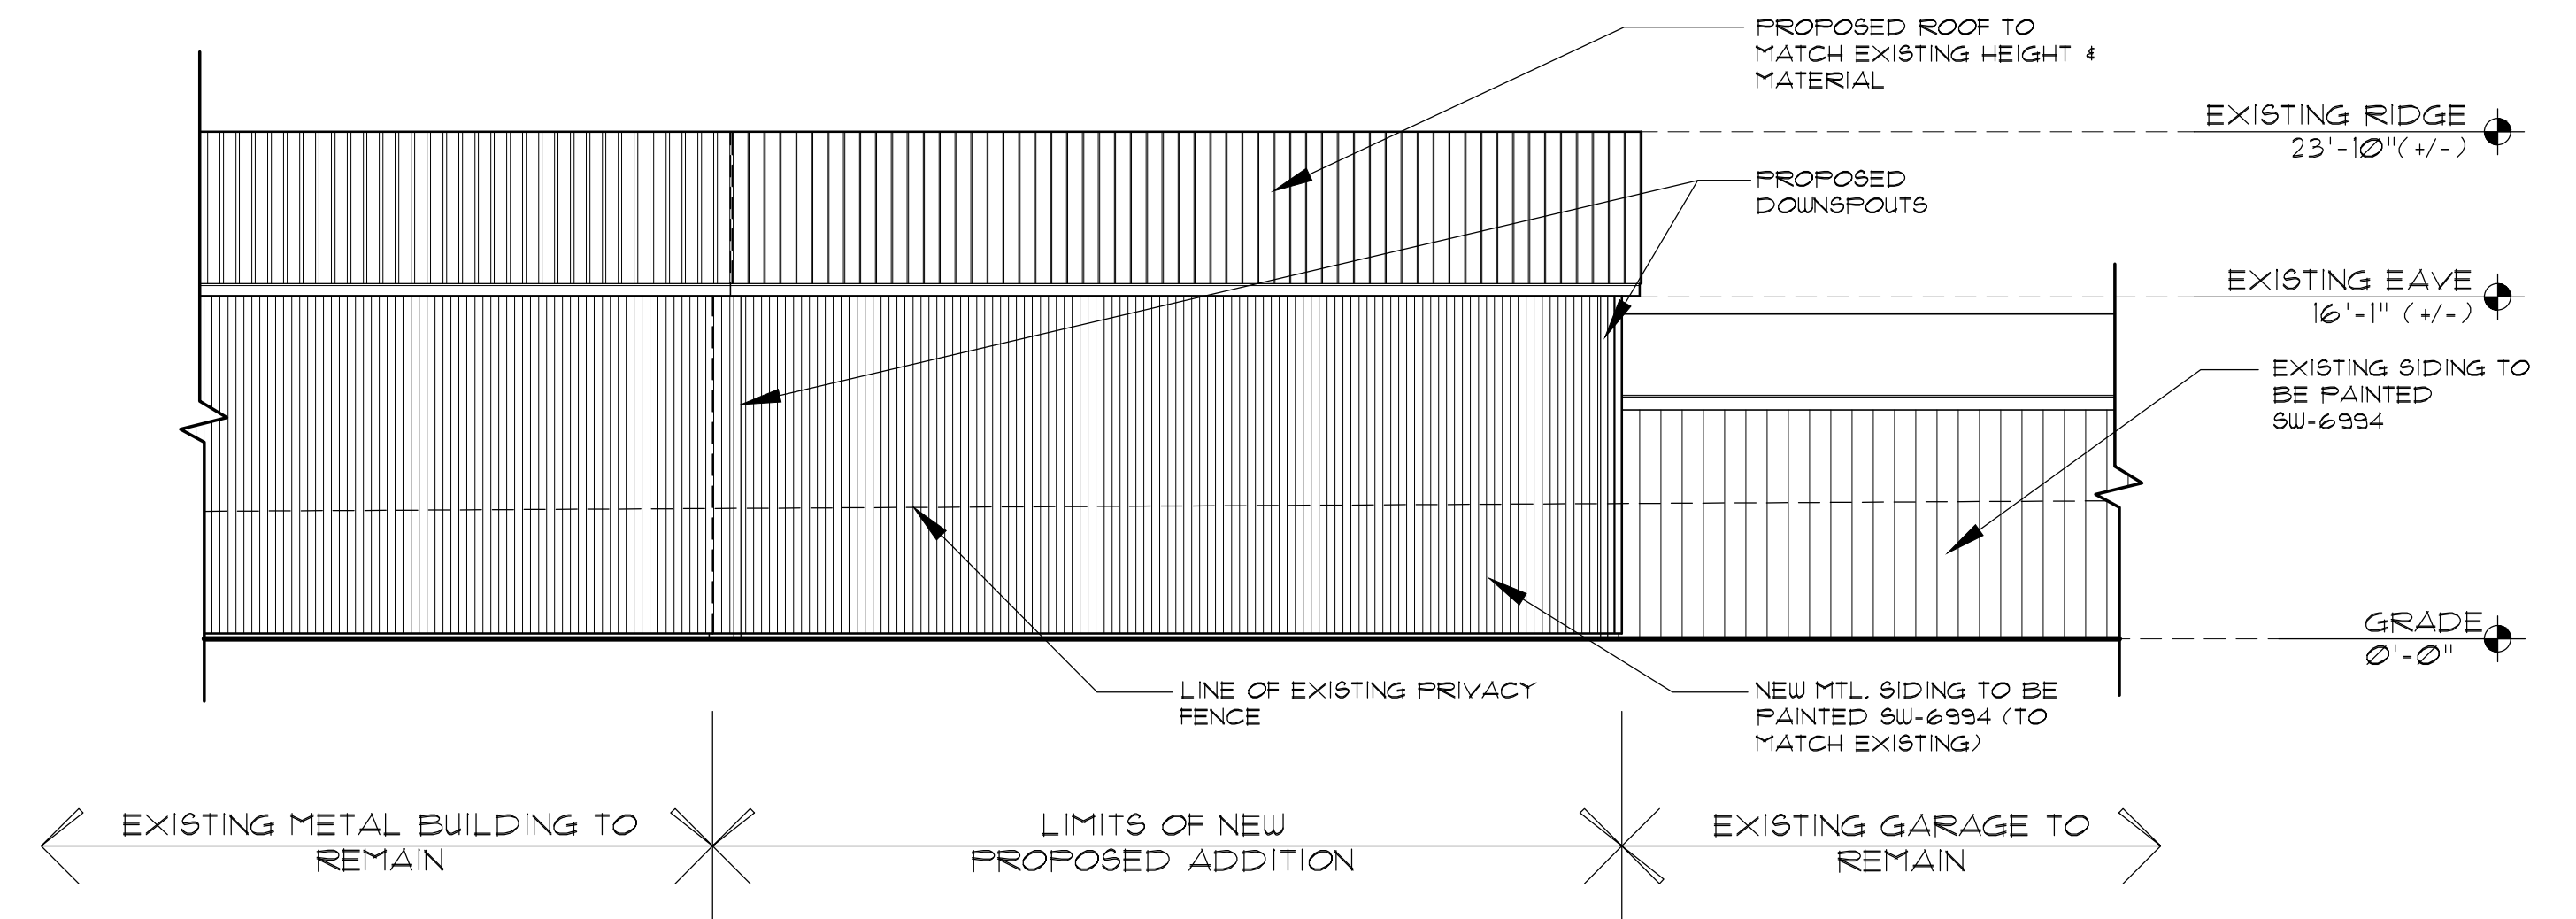

NEW OVERHEAD DOOR (MATCH EXISTING)
 9'-10" W X 9'-3" H OHD 521 COMMERCIAL
 1 3/4" FULL VIEW ALUMINUM DOORS 1"
 INSULATED TEMPERED GLASS ALL FIVE
 SECTIONS TO BE CLEAR ANODIZED

SHERWIN-WILLIAMS:
 COLOR GREENBLACK-6994

DOOR ELEV.
 SCALE: 3/16" = 1'-0"

EXTERIOR PERSPECTIVE
 SCALE: NONE

EAST ELEV.
 SCALE: 1/8" = 1'-0"

SOUTH ELEV.
 SCALE: 1/8" = 1'-0"

NORTH ELEV.
 SCALE: 1/8" = 1'-0"

NORTHFIELD COMMONS
 50 STATE ST
 BUILDING B - ADDITION

PROPOSED ELEVATIONS
 NOVEMBER 1, 2024